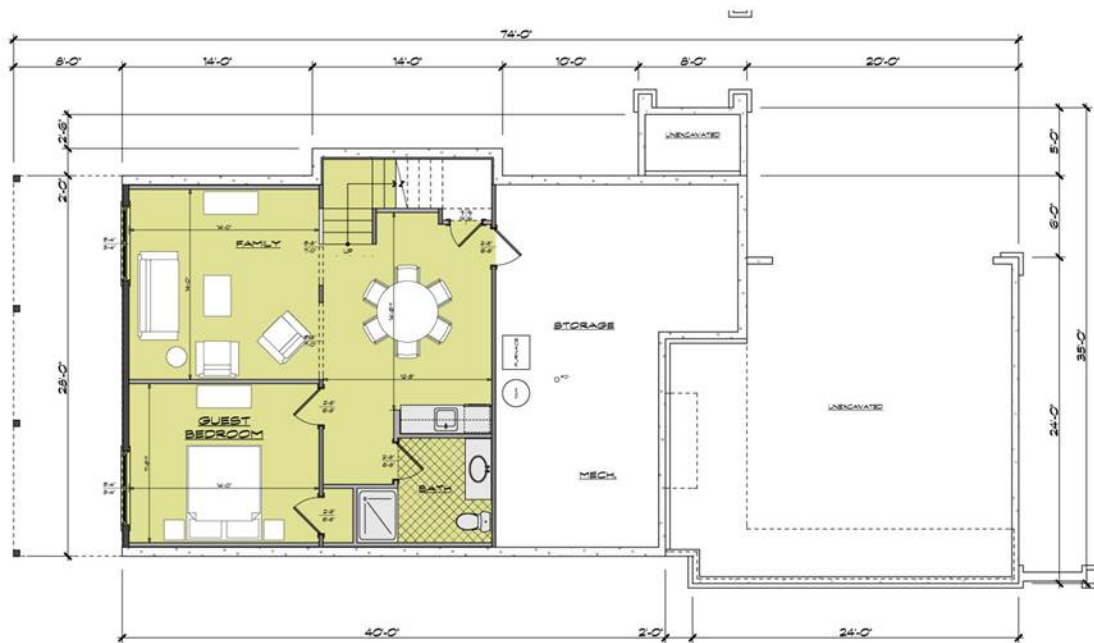

# *Villa 6- The Calais*

**1,236 SF Main Level  
728 SF Lower Level**

**MAIN LEVEL FLOOR PLAN**

1,236 sq ft

**LOWER LEVEL FLOOR PLAN**

728 sq ft