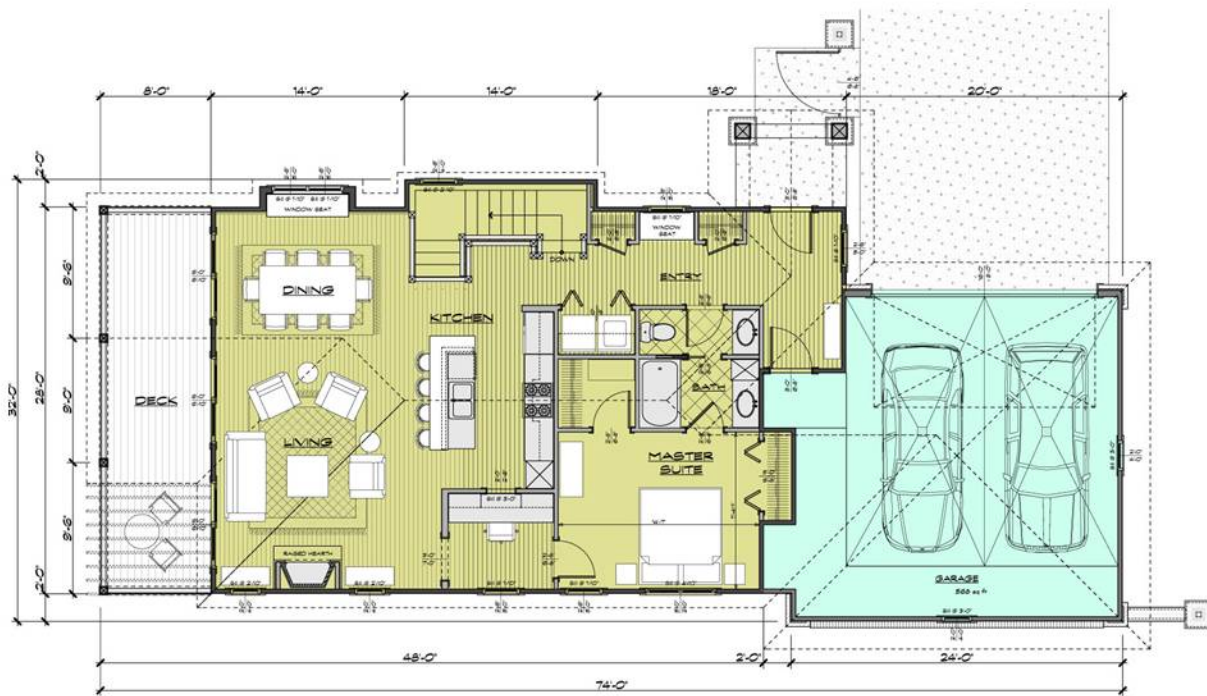

# *Villa 6- The Calais*

**1,236 SF Main Level  
728 SF Lower Level**

**MAIN LEVEL FLOOR PLAN**

1,236 sq ft

**LOWER LEVEL FLOOR PLAN**

728 sq ft