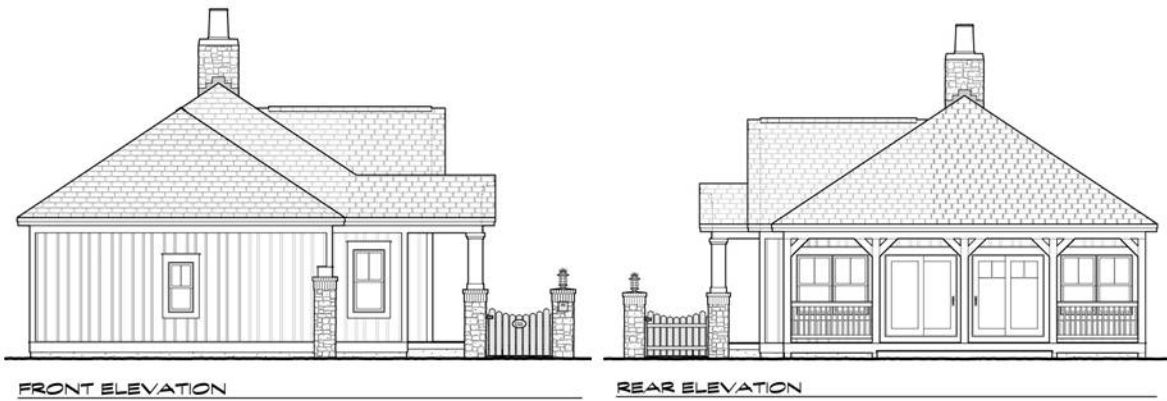

# Villa 3- The Barcelona

1,428 SF Main Level  
1,020 SF Lower Level

**MAIN LEVEL FLOOR PLAN**

1,428 sq ft

**LOWER LEVEL FLOOR PLAN**

1,020 sq ft