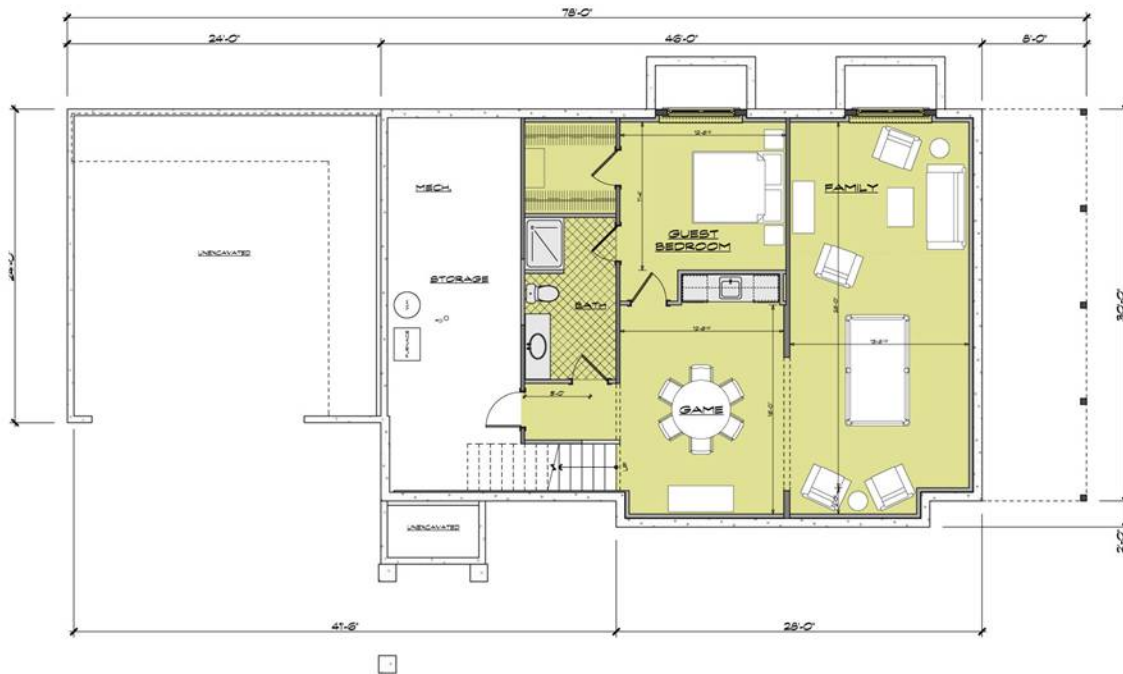

# Villa 3- The Barcelona

1,428 SF Main Level  
1,020 SF Lower Level

**MAIN LEVEL FLOOR PLAN**

1,428 sq ft

**LOWER LEVEL FLOOR PLAN**

1,020 sq ft