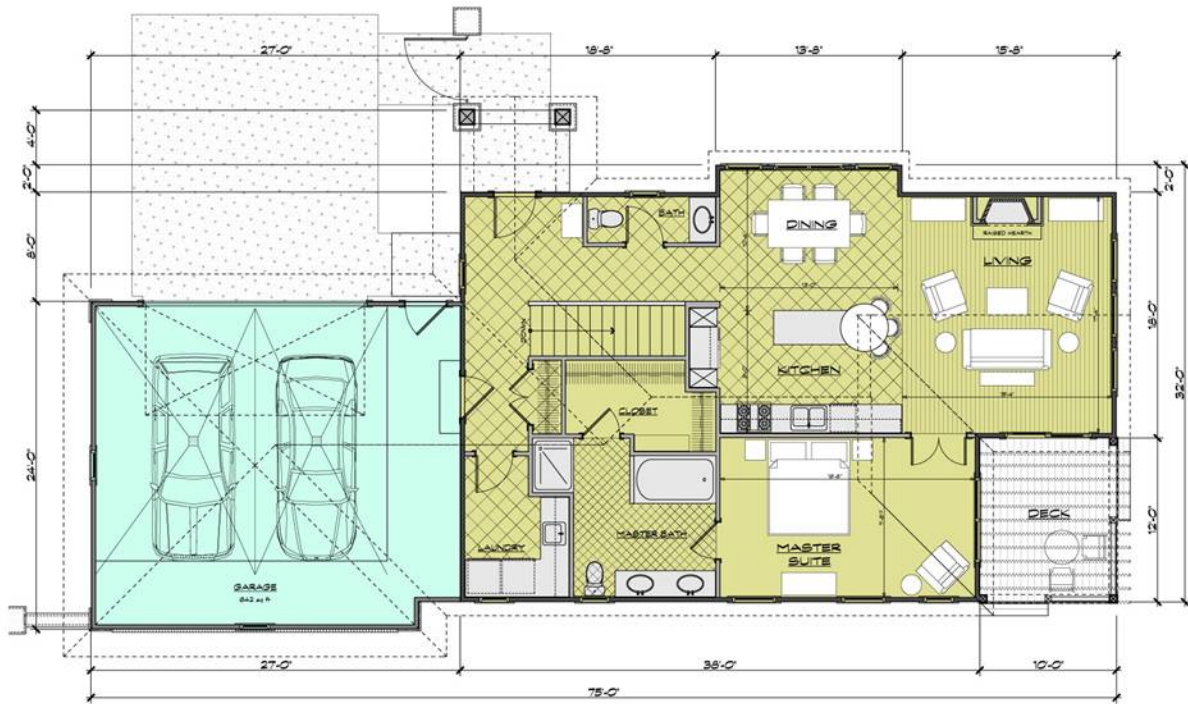

Villa 1 - The Venetia

**1,347 SF Main Level
898 SF Lower Level**

MAIN LEVEL FLOOR PLAN

1,347 sq ft

LOWER LEVEL FLOOR PLAN

898 sq ft