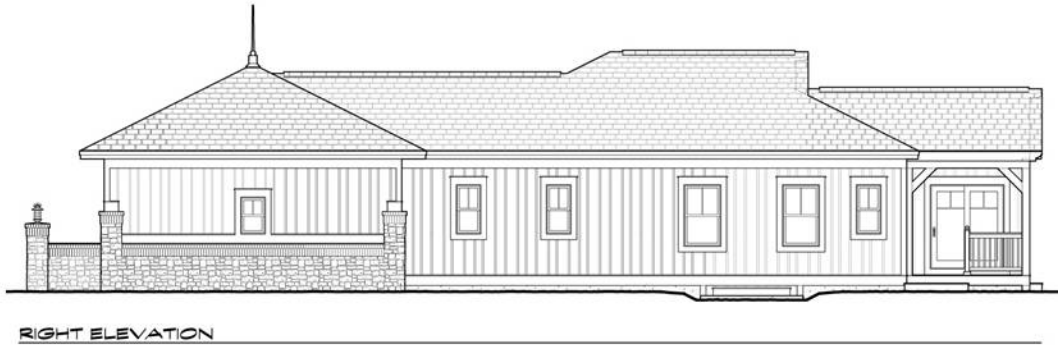

Villa 1 - The Venetia

**1,347 SF Main Level
898 SF Lower Level**

MAIN LEVEL FLOOR PLAN

1,347 sq ft

LOWER LEVEL FLOOR PLAN

898 sq ft