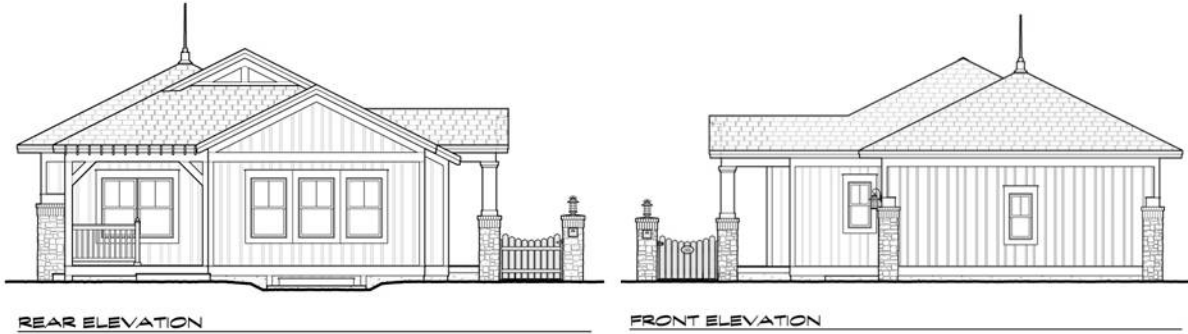

Villa 1 - The Venetia

**1,347 SF Main Level
898 SF Lower Level**

MAIN LEVEL FLOOR PLAN

1,347 sq ft

LOWER LEVEL FLOOR PLAN

898 sq ft