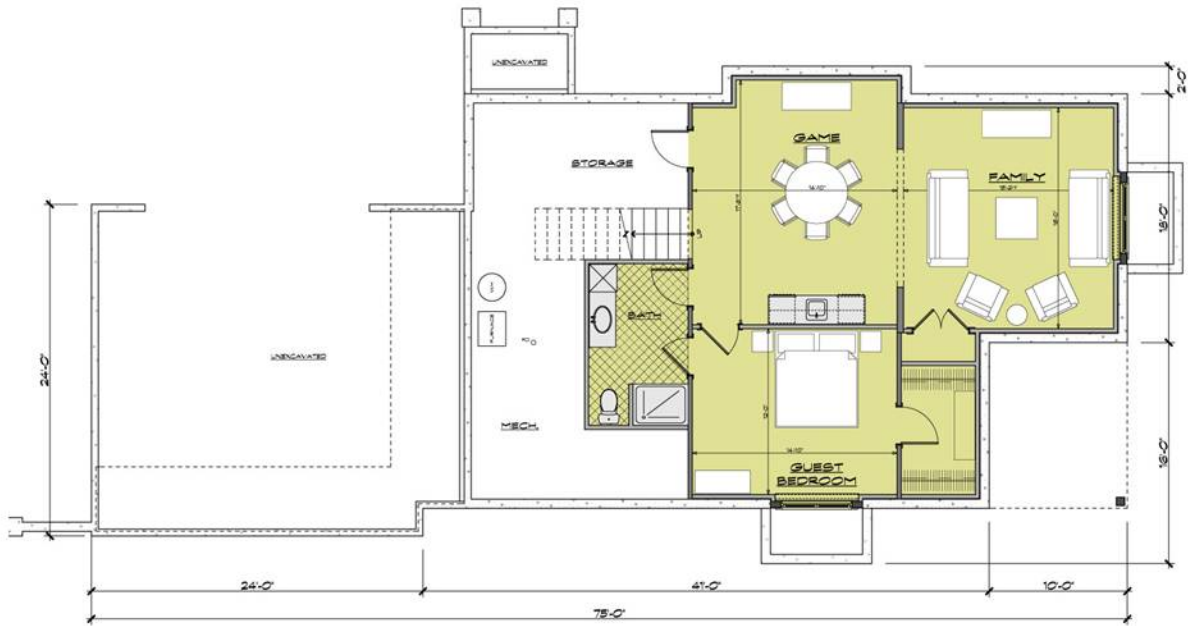

Villa 1 - The Venetia

**1,347 SF Main Level
898 SF Lower Level**

MAIN LEVEL FLOOR PLAN

1,347 sq ft

LOWER LEVEL FLOOR PLAN

898 sq ft